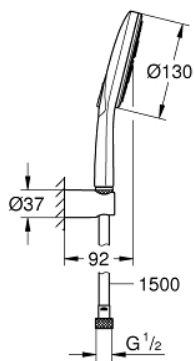

26 581 LS0 RAINSHOWER SMARTACTIVE 130 WALL HOLDER SET 3 SPRAYS

PRODUCT DESCRIPTION

- Colour: moon white
- consisting of:
 - hand shower Rainshower SmartActive 130 (26 574)
 - maximum flow rate (at 3 bar): 8.5 l/min
 - spray plate moon white
 - wall shower holder (27 056)
 - Silverflex shower hose 1.500 mm (28 364)
 - GROHE EcoJoy - less water, perfect flow
 - GROHE DreamSpray - perfect spray pattern
 - GROHE LongLife finish
 - GROHE SpeedClean - effortless limescale removal
 - Inner WaterGuide - inner insulation for surface protection
 - TwistStop - to prevent hose from twisting
 - suitable for instantaneous heater

26 581 LS0 RAINSHOWER SMARTACTIVE 130 WALL HOLDER SET 3 SPRAYS

SELECT SPARE PART: , March 2018 – now

1: Dirt strainer (Spare part-nr. 0700200M)