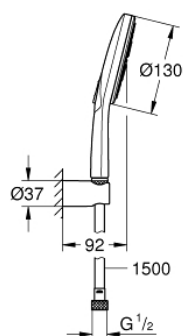

26 581 000 RAINSHOWER SMARTACTIVE 130 WALL HOLDER SET 3 SPRAYS

PRODUCT DESCRIPTION

- Colour: chrome
- consisting of:
 - hand shower Rainshower SmartActive 130 (26 574)
 - maximum flow rate (at 3 bar): 8.5 l/min
 - wall shower holder (27 056)
 - Silverflex shower hose 1.500 mm (28 364)
 - GROHE EcoJoy - less water, perfect flow
 - GROHE DreamSpray - perfect spray pattern
 - GROHE LongLife finish
 - GROHE SpeedClean - effortless limescale removal
 - Inner WaterGuide - inner insulation for surface protection
 - TwistStop - to prevent hose from twisting
 - suitable for instantaneous heater

26 581 000 **RAINSHOWER SMARTACTIVE 130 WALL HOLDER SET 3 SPRAYS**

SELECT SPARE PART: , March 2018 – now

1: Dirt strainer (Spare part-nr. 0700200M)