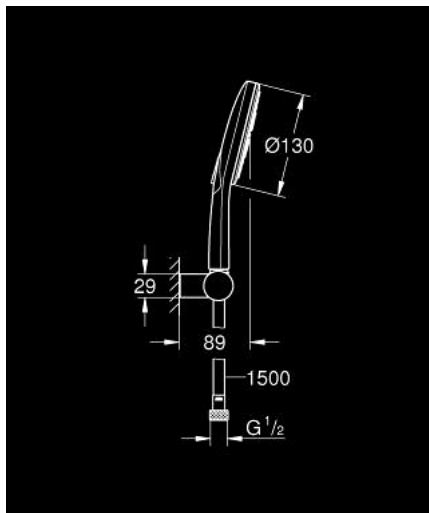

26 580 LS0 RAINSHOWER SMARTACTIVE 130 WALL HOLDER SET 3 SPRAYS

PRODUCT DESCRIPTION

- Colour: moon white
- consisting of:
 - hand shower Rainshower SmartActive 130 (26 574)
 - maximum flow rate (at 3 bar): 8.5 l/min
 - wall shower holder, adjustable (27 055)
 - Silverflex shower hose 1.500 mm (28 364)
 - GROHE EcoJoy - less water, perfect flow
 - GROHE DreamSpray - perfect spray pattern
 - GROHE LongLife finish
 - GROHE SpeedClean - effortless limescale removal
 - Inner WaterGuide - inner insulation for surface protection
 - TwistStop - to prevent hose from twisting
 - suitable for instantaneous heater
 - spray plate moon white

26 580 LS0 RAINSHOWER SMARTACTIVE 130 WALL HOLDER SET 3 SPRAYS

SELECT SPARE PART: , March 2018 – now

1: Dirt strainer (Spare part-nr. 0700200M)