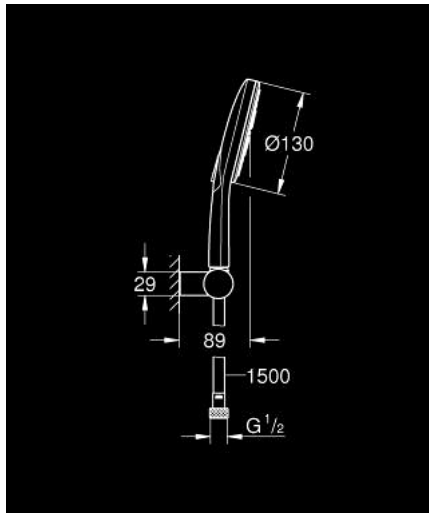

26 580 000 RAINSHOWER SMARTACTIVE 130 WALL HOLDER SET 3 SPRAYS

PRODUCT DESCRIPTION

- Colour: chrome
- consisting of:
 - hand shower Rainshower SmartActive 130 (26 574)
 - maximum flow rate (at 3 bar): 8.5 l/min
 - wall shower holder, adjustable (27 055)
 - Silverflex shower hose 1.500 mm (28 364)
 - GROHE EcoJoy - less water, perfect flow
 - GROHE DreamSpray - perfect spray pattern
 - GROHE LongLife finish
 - GROHE SpeedClean - effortless limescale removal
 - Inner WaterGuide - inner insulation for surface protection
 - TwistStop - to prevent hose from twisting
 - suitable for instantaneous heater

26 580 000 **RAINSHOWER SMARTACTIVE 130 WALL HOLDER SET 3 SPRAYS**

SELECT SPARE PART: , March 2018 – now

1: Dirt strainer (Spare part-nr. 0700200M)