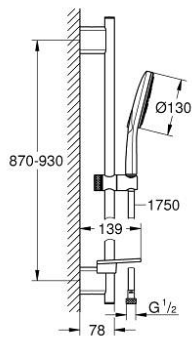

26 579 LS0 RAINSHOWER SMARTACTIVE 130 SHOWER RAIL SET 3 SPRAYS

PRODUCT DESCRIPTION

- Colour: moon white
- consisting of:
 - hand shower Rainshower SmartActive 130 (26 574)
 - maximum flow rate (at 3 bar): 8.5 l/min
 - spray plate moon white
 - shower rail 900 mm
 - with wall holders made of metal
 - shower hose Silverflex 1750 mm 1/2" x 1/2" (28 388)
 - GROHE EasyReach tray
 - GROHE EcoJoy - less water, perfect flow
 - GROHE DreamSpray - perfect spray pattern
 - GROHE LongLife finish
 - GROHE FastFixation Plus adjustable distance between brackets for adaption to existing drilling holes
 - GROHE TileFix adjustable depth on upper and lower bracket
 - GROHE SpeedClean - effortless limescale removal
 - Inner WaterGuide - inner insulation for surface protection
 - TwistStop - to prevent hose from twisting
 - suitable for instantaneous heater

26 579 LS0 RAINSHOWER SMARTACTIVE 130 SHOWER RAIL SET 3 SPRAYS

SELECT SPARE PART: , March 2018 – now

1: Outlet shower holder (Spare part-nr. 48425000)

2: Sliding piece (Spare part-nr. 48424000)

3: Soap dish (Spare part-nr. 48426000)

4: Dirt strainer (Spare part-nr. 0700200M)