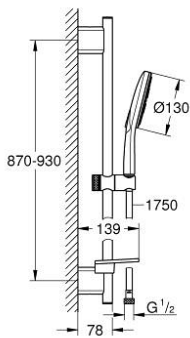

26 578 LS0 RAINSHOWER SMARTACTIVE 130 SHOWER RAIL SET 3 SPRAYS

PRODUCT DESCRIPTION

- Colour: moon white
- consisting of:
 - hand shower Rainshower SmartActive 130 (26 544)
 - spray plate moon white
 - shower rail 900 mm
 - with wall holders made of metal
 - shower hose Silverflex 1750 mm 1/2" x 1/2" (28 388)
 - GROHE EasyReach tray
 - GROHE DreamSpray - perfect spray pattern
 - GROHE LongLife finish
 - GROHE FastFixation Plus adjustable distance between brackets for adaption to existing drilling holes
 - GROHE TileFix adjustable depth on upper and lower bracket
 - GROHE SpeedClean - effortless limescale removal
 - Inner WaterGuide - inner insulation for surface protection
 - TwistStop - to prevent hose from twisting
 - suitable for instantaneous heater

26 578 LS0 RAINSHOWER SMARTACTIVE 130 SHOWER RAIL SET 3 SPRAYS

SELECT SPARE PART: , March 2018 – now

1: Outlet shower holder (Spare part-nr. 48425000)

2: Sliding piece (Spare part-nr. 48424000)

3: Soap dish (Spare part-nr. 48426000)

4: Dirt strainer (Spare part-nr. 0700200M)