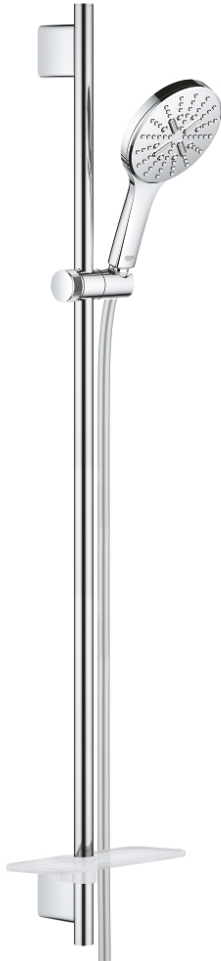

26 578 000 RAINSHOWER SMARTACTIVE 130 SHOWER RAIL SET 3 SPRAYS

PRODUCT DESCRIPTION

- Colour: chrome
- consisting of:
 - hand shower Rainshower SmartActive 130 (26 544)
 - maximum flow rate (at 3 bar): 12 l/min
 - shower rail 900 mm
 - with wall holders made of metal
 - shower hose Silverflex 1750 mm 1/2" x 1/2" (28 388)
 - GROHE EasyReach tray
 - GROHE DreamSpray - perfect spray pattern
 - GROHE LongLife finish
 - GROHE FastFixation Plus adjustable distance between brackets for adaption to existing drilling holes
 - GROHE TileFix adjustable depth on upper and lower bracket
 - GROHE SpeedClean - effortless limescale removal
 - Inner WaterGuide - inner insulation for surface protection
 - TwistStop - to prevent hose from twisting
 - suitable for instantaneous heater

26 578 000 RAINSHOWER SMARTACTIVE 130 SHOWER RAIL SET 3 SPRAYS

SELECT SPARE PART: , March 2018 – now

1: Outlet shower holder (Spare part-nr. 48425000)

2: Sliding piece (Spare part-nr. 48424000)

3: Soap dish (Spare part-nr. 48426000)

4: Dirt strainer (Spare part-nr. 0700200M)