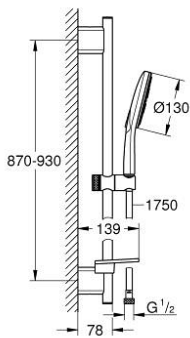

26 578 000 RAINSHOWER SMARTACTIVE 130 SHOWER RAIL SET 3 SPRAYS

PRODUCT DESCRIPTION

- Colour: chrome
- consisting of:
 - hand shower Rainshower SmartActive 130 (26 544)
 - maximum flow rate (at 3 bar): 12 l/min
 - shower rail 900 mm
 - with wall holders made of metal
 - shower hose Silverflex 1750 mm 1/2" x 1/2" (28 388)
 - GROHE EasyReach tray
 - GROHE DreamSpray - perfect spray pattern
 - GROHE LongLife finish
 - GROHE FastFixation Plus adjustable distance between brackets for adaption to existing drilling holes
 - GROHE TileFix adjustable depth on upper and lower bracket
 - GROHE SpeedClean - effortless limescale removal
 - Inner WaterGuide - inner insulation for surface protection
 - TwistStop - to prevent hose from twisting
 - suitable for instantaneous heater

26 578 000 RAINSHOWER SMARTACTIVE 130 SHOWER RAIL SET 3 SPRAYS

SELECT SPARE PART: , March 2018 – now

1: Outlet shower holder (Spare part-nr. 48425000)

2: Sliding piece (Spare part-nr. 48424000)

3: Soap dish (Spare part-nr. 48426000)

4: Dirt strainer (Spare part-nr. 0700200M)