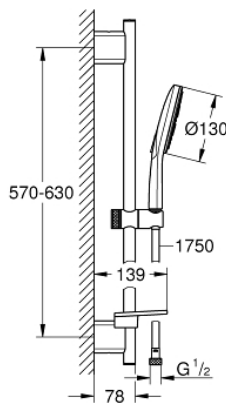

## 26 577 LS0 RAINSHOWER SMARTACTIVE 130 SHOWER RAIL SET 3 SPRAYS

### PRODUCT DESCRIPTION

- Colour: moon white
- consisting of:
  - hand shower Rainshower SmartActive 130 (26 574)
  - maximum flow rate (at 3 bar): 8.5 l/min
  - spray plate moon white
  - shower rail 600 mm
  - with wall holders made of metal
  - shower hose Silverflex 1750 mm 1/2" x 1/2" (28 388)
  - GROHE EasyReach tray
  - GROHE EcoJoy - less water, perfect flow
  - GROHE DreamSpray - perfect spray pattern
  - GROHE LongLife finish
  - GROHE FastFixation Plus adjustable distance between brackets for adaption to existing drilling holes
  - GROHE TileFix adjustable depth on upper and lower bracket
  - GROHE SpeedClean - effortless limescale removal
  - Inner WaterGuide - inner insulation for surface protection
  - TwistStop - to prevent hose from twisting
  - suitable for instantaneous heater
  - min. recommended pressure 1.0 bar

## 26 577 LS0 RAINSHOWER SMARTACTIVE 130 SHOWER RAIL SET 3 SPRAYS

**SELECT SPARE PART:** , March 2018 – now

1: Outlet shower holder (Spare part-nr. 48425000)

2: Sliding piece (Spare part-nr. 48424000)

3: Soap dish (Spare part-nr. 48426000)

4: Dirt strainer (Spare part-nr. 0700200M)