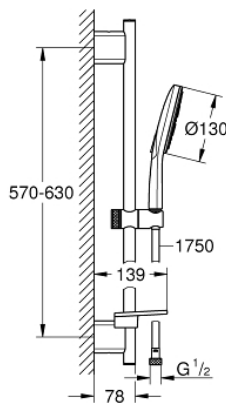

26 576 LS0 RAINSHOWER SMARTACTIVE 130 SHOWER RAIL SET 3 SPRAYS

PRODUCT DESCRIPTION

- Colour: moon white
- consisting of:
 - hand shower Rainshower SmartActive 130 (26 544)
 - spray plate moon white
 - shower rail 600 mm
- with wall holders made of metal
- shower hose Silverflex 1750 mm 1/2" x 1/2" (28 388)
- GROHE EasyReach tray
- GROHE DreamSpray - perfect spray pattern
- GROHE LongLife finish
- GROHE FastFixation Plus adjustable distance between brackets for adaption to existing drilling holes
- GROHE TileFix adjustable depth on upper and lower bracket
- GROHE SpeedClean - effortless limescale removal
- Inner WaterGuide - inner insulation for surface protection
- TwistStop - to prevent hose from twisting
- suitable for instantaneous heater
- min. recommended pressure 1.0 bar

26 576 LS0 RAINSHOWER SMARTACTIVE 130 SHOWER RAIL SET 3 SPRAYS

SELECT SPARE PART: , March 2018 – now

- 1: Outlet shower holder (Spare part-nr. 48425000)
- 2: Sliding piece (Spare part-nr. 48424000)
- 3: Soap dish (Spare part-nr. 48426000)
- 4: Dirt strainer (Spare part-nr. 0700200M)