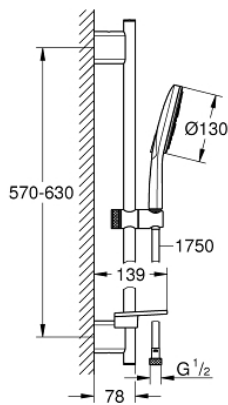

## 26 575 00D RAINSHOWER SMARTACTIVE 130 SHOWER RAIL SET 3 SPRAYS

### PRODUCT DESCRIPTION

- Colour: chrome
- consisting of:
  - hand shower Rainshower SmartActive 130 (26 574)
  - maximum flow rate (at 3 bar): 5.5 l/min
  - shower rail 600 mm
  - with wall holders made of metal
  - shower hose Silverflex 1750 mm 1/2" x 1/2" (28 388)
  - GROHE EasyReach tray
  - GROHE EcoJoy - less water, perfect flow
  - GROHE DreamSpray - perfect spray pattern
  - GROHE LongLife finish
  - GROHE FastFixation Plus adjustable distance between brackets for adaption to existing drilling holes
  - GROHE TileFix adjustable depth on upper and lower bracket
  - GROHE SpeedClean - effortless limescale removal
  - Inner WaterGuide - inner insulation for surface protection
  - TwistStop - to prevent hose from twisting
  - suitable for instantaneous heater
  - min. recommended pressure 1.0 bar

## 26 575 00D RAINSHOWER SMARTACTIVE 130 SHOWER RAIL SET 3 SPRAYS

**SELECT SPARE PART:** , July 2020 – now

- 1: Outlet shower holder (Spare part-nr. 48425000)
- 2: Sliding piece (Spare part-nr. 48424000)
- 3: Soap dish (Spare part-nr. 48426000)
- 4: Dirt strainer (Spare part-nr. 0700200M)