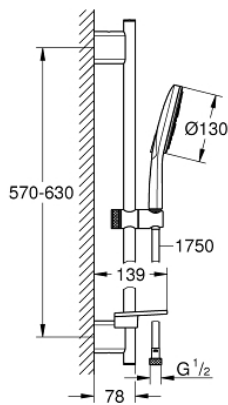

26 575 000 RAINSHOWER SMARTACTIVE 130 SHOWER RAIL SET 3 SPRAYS

PRODUCT DESCRIPTION

- Colour: chrome
- consisting of:
 - hand shower Rainshower SmartActive 130 (26 574)
 - maximum flow rate (at 3 bar): 8.5 l/min
 - shower rail 600 mm
 - with wall holders made of metal
 - shower hose Silverflex 1750 mm 1/2" x 1/2" (28 388)
 - GROHE EasyReach tray
 - GROHE EcoJoy - less water, perfect flow
 - GROHE DreamSpray - perfect spray pattern
 - GROHE LongLife finish
 - GROHE FastFixation Plus adjustable distance between brackets for adaption to existing drilling holes
 - GROHE TileFix adjustable depth on upper and lower bracket
 - GROHE SpeedClean - effortless limescale removal
 - Inner WaterGuide - inner insulation for surface protection
 - TwistStop - to prevent hose from twisting
 - suitable for instantaneous heater

26 575 000 **RAINSHOWER SMARTACTIVE 130 SHOWER RAIL SET 3 SPRAYS**

SELECT SPARE PART: , March 2018 – now

1: Outlet shower holder (Spare part-nr. 48425000)

2: Sliding piece (Spare part-nr. 48424000)

3: Soap dish (Spare part-nr. 48426000)

4: Dirt strainer (Spare part-nr. 0700200M)