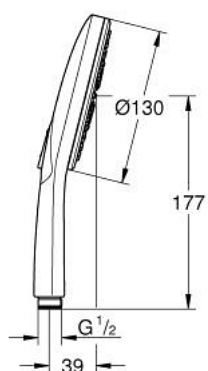

### PRODUCT DESCRIPTION

- Colour: moon white
- spray plate moon white
- spray patterns: Rain, Jet, ActiveMassage
- maximum flow rate (at 3 bar): 8.5 l/min
- GROHE EcoJoy - less water, perfect flow
- GROHE DreamSpray - perfect spray pattern
- GROHE SmartTip showering spray selection via push of a ring
- GROHE LongLife finish
- GROHE SpeedClean - effortless limescale removal
- Inner WaterGuide - inner insulation for surface protection
- universal mounting system, fitting all standard shower hoses
- suitable for instantaneous heater