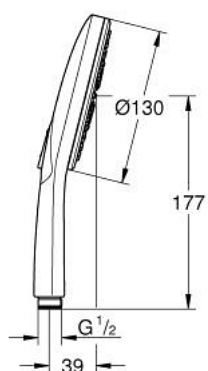

26 574 GL0 RAINSHOWER SMARTACTIVE 130 HAND SHOWER 3 SPRAYS

PRODUCT DESCRIPTION

- Colour: cool sunrise
- spray plate in corresponding colour
- spray patterns: Rain, Jet, ActiveMassage
- maximum flow rate (at 3 bar): 8.5 l/min
- GROHE EcoJoy - less water, perfect flow
- GROHE DreamSpray - perfect spray pattern
- GROHE SmartTip showering spray selection via push of a ring
- GROHE LongLife finish
- GROHE SpeedClean - effortless limescale removal
- Inner WaterGuide - inner insulation for surface protection
- universal mounting system, fitting all standard shower hoses
- suitable for instantaneous heater

26 574 GL0 RAINSHOWER SMARTACTIVE 130 HAND SHOWER 3 SPRAYS

SELECT SPARE PART: , September 2018 – now

1: Dirt strainer (Spare part-nr. 0700200M)