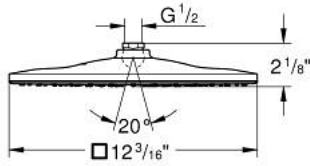

### PRODUCT DESCRIPTION

- Colour: chrome
- spray pattern: GROHE PureRain
- maximum flow rate (at 3 bar): 6 l/min
- spray plate chrome
- ball joint with turning angle  $\pm 10^\circ$
- connection thread  $\frac{1}{2}$ "
- GROHE EcoJoy - less water, perfect flow
- GROHE DreamSpray - perfect spray pattern
- GROHE LongLife finish
- GROHE SpeedClean - effortless limescale removal
- Inner WaterGuide - inner insulation for surface protection
- suitable for instantaneous heater

26 570 000 **RAINSHOWER MONO 310 CUBE HEAD SHOWER 1 SPRAY**

**SELECT SPARE PART:** , January 2018 – now

1: Fibre seal dia. 12x2 mm (Spare part-nr. 0138900M)

2: Dirt strainer (Spare part-nr. 48007000)