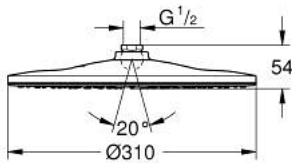

### PRODUCT DESCRIPTION

- Colour: brushed cool sunrise
- spray pattern: GROHE PureRain
- maximum flow rate (at 3 bar): 5 l/min
- spray plate brushed cool sunrise
- ball joint with turning angle  $\pm 10^\circ$
- connection thread  $\frac{1}{2}$ "
- GROHE EcoJoy - less water, perfect flow
- GROHE DreamSpray - perfect spray pattern
- GROHE LongLife finish
- GROHE SpeedClean - effortless limescale removal
- Inner WaterGuide - inner insulation for surface protection
- suitable for instantaneous heater
- min. recommended pressure 1.0 bar

## 26 569 GN0 RAINSHOWER MONO 310 HEAD SHOWER 1 SPRAY

**SELECT SPARE PART:** , January 2019 – now

1: Fibre seal dia. 12x2 mm (Spare part-nr. 0138900M)

2: Dirt strainer (Spare part-nr. 48007000)