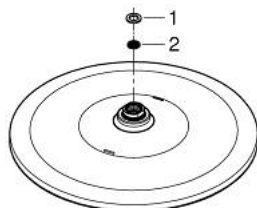

### PRODUCT DESCRIPTION

- Colour: brushed cool sunrise
- spray pattern: GROHE PureRain
- maximum flow rate (at 3 bar): 5 l/min
- spray plate brushed cool sunrise
- ball joint with turning angle  $\pm 10^\circ$
- connection thread  $\frac{1}{2}$ "
- GROHE EcoJoy - less water, perfect flow
- GROHE DreamSpray - perfect spray pattern
- GROHE LongLife finish
- GROHE SpeedClean - effortless limescale removal
- Inner WaterGuide - inner insulation for surface protection
- suitable for instantaneous heater
- min. recommended pressure 1.0 bar

## 26 569 GN0 RAINSHOWER MONO 310 HEAD SHOWER 1 SPRAY

**SELECT SPARE PART:** , January 2019 – now

1: Fibre seal dia. 12x2 mm (Spare part-nr. 0138900M)

2: Dirt strainer (Spare part-nr. 48007000)