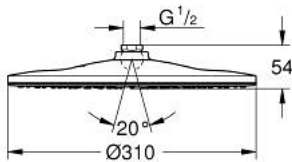

26 569 BE0 RAINSHOWER MONO 310 HEAD SHOWER 1 SPRAY

PRODUCT DESCRIPTION

- Colour: polished nickel
- spray pattern: GROHE PureRain
- maximum flow rate (at 3 bar): 5 l/min
- spray plate nickel
- ball joint with turning angle $\pm 10^\circ$
- connection thread $\frac{1}{2}$ "
- GROHE EcoJoy - less water, perfect flow
- GROHE DreamSpray - perfect spray pattern
- GROHE LongLife finish
- GROHE SpeedClean - effortless limescale removal
- Inner WaterGuide - inner insulation for surface protection
- suitable for instantaneous heater
- min. recommended pressure 1.0 bar

26 569 BE0 RAINSHOWER MONO 310 HEAD SHOWER 1 SPRAY

SELECT SPARE PART: , January 2019 – now

1: Fibre seal dia. 12x2 mm (Spare part-nr. 0138900M)

2: Dirt strainer (Spare part-nr. 48007000)