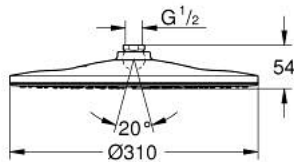

26 569 A00 RAINSHOWER MONO 310 HEAD SHOWER 1 SPRAY

PRODUCT DESCRIPTION

- Colour: hard graphite
- spray pattern: GROHE PureRain
- maximum flow rate (at 3 bar): 5 l/min
- spray plate hard graphite
- ball joint with turning angle $\pm 10^\circ$
- connection thread $\frac{1}{2}$ "
- GROHE EcoJoy - less water, perfect flow
- GROHE DreamSpray - perfect spray pattern
- GROHE LongLife finish
- GROHE SpeedClean - effortless limescale removal
- Inner WaterGuide - inner insulation for surface protection
- suitable for instantaneous heater
- min. recommended pressure 1.0 bar

26 569 A00 RAINSHOWER MONO 310 HEAD SHOWER 1 SPRAY

SELECT SPARE PART: , January 2019 – now

1: Fibre seal dia. 12x2 mm (Spare part-nr. 0138900M)

2: Dirt strainer (Spare part-nr. 48007000)