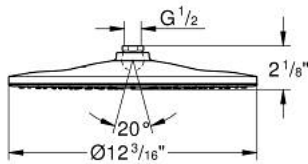

26 569 000 RAINSHOWER MONO 310 HEAD SHOWER 1 SPRAY

PRODUCT DESCRIPTION

- Colour: chrome
- spray pattern: GROHE PureRain
- maximum flow rate (at 3 bar): 5 l/min
- spray plate chrome
- ball joint with turning angle $\pm 10^\circ$
- connection thread $\frac{1}{2}$ "
- GROHE EcoJoy - less water, perfect flow
- GROHE DreamSpray - perfect spray pattern
- GROHE LongLife finish
- GROHE SpeedClean - effortless limescale removal
- Inner WaterGuide - inner insulation for surface protection
- suitable for instantaneous heater
- min. recommended pressure 1.0 bar

26 569 000 RAINSHOWER MONO 310 HEAD SHOWER 1 SPRAY

SELECT SPARE PART: , January 2018 – now

1: Fibre seal dia. 12x2 mm (Spare part-nr. 0138900M)

2: Dirt strainer (Spare part-nr. 48007000)