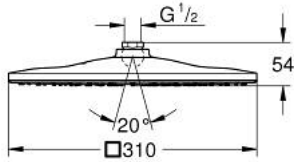

26 568 LS0 RAINSHOWER MONO 310 CUBE HEAD SHOWER 1 SPRAY

PRODUCT DESCRIPTION

- Colour: moon white
- spray pattern: GROHE PureRain
- maximum flow rate (at 3 bar): 7.5 l/min
- spray plate moon white
- ball joint with turning angle $\pm 10^\circ$
- connection thread $\frac{1}{2}$ "
- GROHE EcoJoy - less water, perfect flow
- GROHE DreamSpray - perfect spray pattern
- GROHE LongLife finish
- GROHE SpeedClean - effortless limescale removal
- Inner WaterGuide - inner insulation for surface protection
- suitable for instantaneous heater

26 568 LS0 RAINSHOWER MONO 310 CUBE HEAD SHOWER 1 SPRAY

SELECT SPARE PART: , January 2018 – now

1: Fibre seal dia. 12x2 mm (Spare part-nr. 0138900M)

2: Dirt strainer (Spare part-nr. 48007000)