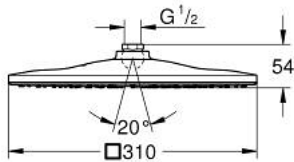

26 568 000 RAINSHOWER MONO 310 CUBE HEAD SHOWER 1 SPRAY

PRODUCT DESCRIPTION

- Colour: chrome
- spray pattern: GROHE PureRain
- maximum flow rate (at 3 bar): 7.5 l/min
- spray plate chrome
- ball joint with turning angle $\pm 10^\circ$
- connection thread $\frac{1}{2}$ "
- GROHE EcoJoy - less water, perfect flow
- GROHE DreamSpray - perfect spray pattern
- GROHE LongLife finish
- GROHE SpeedClean - effortless limescale removal
- Inner WaterGuide - inner insulation for surface protection
- suitable for instantaneous heater

26 568 000 **RAINSHOWER MONO 310 CUBE HEAD SHOWER 1 SPRAY**

SELECT SPARE PART: , January 2018 – now

1: Fibre seal dia. 12x2 mm (Spare part-nr. 0138900M)

2: Dirt strainer (Spare part-nr. 48007000)