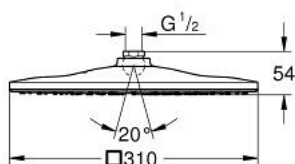

26 567 LS0 RAINSHOWER MONO 310 CUBE HEAD SHOWER 1 SPRAY

PRODUCT DESCRIPTION

- Colour: moon white
- spray pattern: GROHE PureRain
- maximum flow rate (at 3 bar): 19 l/min
- spray plate moon white
- ball joint with turning angle $\pm 10^\circ$
- connection thread $\frac{1}{2}$ "
- GROHE DreamSpray - perfect spray pattern
- GROHE LongLife finish
- GROHE SpeedClean - effortless limescale removal
- Inner WaterGuide - inner insulation for surface protection
- suitable for instantaneous heater

26 567 LS0 RAINSHOWER MONO 310 CUBE HEAD SHOWER 1 SPRAY

SELECT SPARE PART: , January 2018 – now

1: Fibre seal dia. 12x2 mm (Spare part-nr. 0138900M)

2: Dirt strainer (Spare part-nr. 48007000)