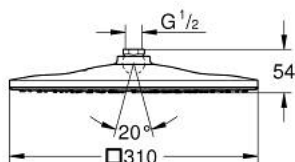

26 567 000 RAINSHOWER MONO 310 CUBE HEAD SHOWER 1 SPRAY

PRODUCT DESCRIPTION

- Colour: chrome
- spray pattern: GROHE PureRain
- maximum flow rate (at 3 bar): 19 l/min
- spray plate chrome
- ball joint with turning angle $\pm 10^\circ$
- connection thread $\frac{1}{2}$ "
- GROHE DreamSpray - perfect spray pattern
- GROHE LongLife finish
- GROHE SpeedClean - effortless limescale removal
- Inner WaterGuide - inner insulation for surface protection
- suitable for instantaneous heater

26 567 000 **RAINSHOWER MONO 310 CUBE HEAD SHOWER 1 SPRAY**

SELECT SPARE PART: , January 2018 – now

1: Fibre seal dia. 12x2 mm (Spare part-nr. 0138900M)

2: Dirt strainer (Spare part-nr. 48007000)