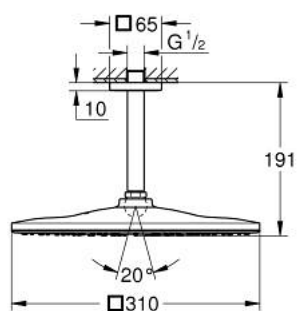

26 566 GN0 RAINSHOWER MONO 310 CUBE HEAD SHOWER SET CEILING 142 MM, 1 SPRAY

PRODUCT DESCRIPTION

- Colour: brushed cool sunrise
- consisting of:
 - head shower Rainshower 310
 - spray pattern: GROHE PureRain
 - maximum flow rate (at 3 bar): 7.5 l/min
 - Rainshower shower arm ceiling 142 mm
 - GROHE EcoJoy - less water, perfect flow
 - GROHE DreamSpray - perfect spray pattern
 - GROHE LongLife finish
 - GROHE SpeedClean - effortless limescale removal
 - Inner WaterGuide - inner insulation for surface protection
- suitable for instantaneous heater

26 566 GN0 RAINSHOWER MONO 310 CUBE HEAD SHOWER SET CEILING 142 MM, 1
SPRAY

SELECT SPARE PART: , September 2018 – now

1: Escutcheon (Spare part-nr. 48118GN0)

2: Fibre seal dia. 12x2 mm (Spare part-nr. 0138900M)