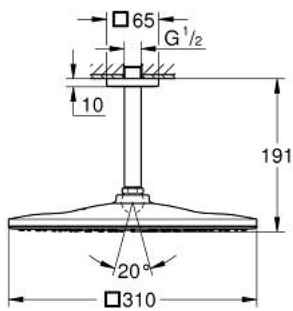

26 566 DL0 RAINSHOWER MONO 310 CUBE HEAD SHOWER SET CEILING 142 MM, 1 SPRAY

PRODUCT DESCRIPTION

- Colour: brushed warm sunset
- consisting of:
 - head shower Rainshower 310
 - spray pattern: GROHE PureRain
 - maximum flow rate (at 3 bar): 7.5 l/min
 - Rainshower shower arm ceiling 142 mm
 - GROHE EcoJoy - less water, perfect flow
 - GROHE DreamSpray - perfect spray pattern
 - GROHE LongLife finish
 - GROHE SpeedClean - effortless limescale removal
 - Inner WaterGuide - inner insulation for surface protection
- suitable for instantaneous heater

26 566 DL0 **RAINSHOWER MONO 310 CUBE HEAD SHOWER SET CEILING 142 MM, 1
SPRAY**

SELECT SPARE PART: , September 2018 – now

- 1: Escutcheon (Spare part-nr. 48118DL0)
- 2: Fibre seal dia. 12x2 mm (Spare part-nr. 0138900M)
- 3: Dirt strainer (Spare part-nr. 48007000)