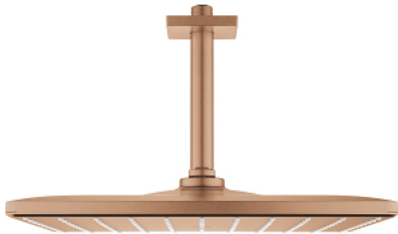

26 566 DL0 RAINSHOWER MONO 310 CUBE HEAD SHOWER SET CEILING 142 MM, 1 SPRAY

PRODUCT DESCRIPTION

- Colour: brushed warm sunset
- consisting of:
 - head shower Rainshower 310
 - spray pattern: GROHE PureRain
 - maximum flow rate (at 3 bar): 7.5 l/min
 - Rainshower shower arm ceiling 142 mm
 - GROHE EcoJoy - less water, perfect flow
 - GROHE DreamSpray - perfect spray pattern
 - GROHE LongLife finish
 - GROHE SpeedClean - effortless limescale removal
 - Inner WaterGuide - inner insulation for surface protection
- suitable for instantaneous heater

26 566 DL0 **RAINSHOWER MONO 310 CUBE HEAD SHOWER SET CEILING 142 MM, 1
SPRAY**

SELECT SPARE PART: , September 2018 – now

- 1: Escutcheon (Spare part-nr. 48118DL0)
- 2: Fibre seal dia. 12x2 mm (Spare part-nr. 0138900M)
- 3: Dirt strainer (Spare part-nr. 48007000)