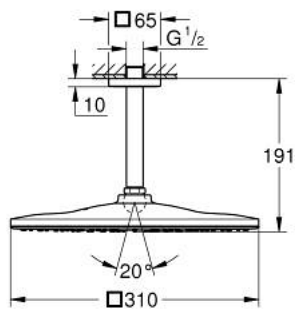

26 566 DC0 RAINSHOWER MONO 310 CUBE HEAD SHOWER SET CEILING 142 MM, 1 SPRAY

PRODUCT DESCRIPTION

- Colour: Supersteel
- consisting of:
 - head shower Rainshower 310
 - spray pattern: GROHE PureRain
 - maximum flow rate (at 3 bar): 7.5 l/min
 - Rainshower shower arm ceiling 142 mm
 - GROHE EcoJoy - less water, perfect flow
 - GROHE DreamSpray - perfect spray pattern
 - GROHE LongLife finish
 - GROHE SpeedClean - effortless limescale removal
 - Inner WaterGuide - inner insulation for surface protection
 - suitable for instantaneous heater

26 566 DC0 **RAINSHOWER MONO 310 CUBE HEAD SHOWER SET CEILING 142 MM, 1
SPRAY**

SELECT SPARE PART: , September 2018 – now

- 1: Escutcheon (Spare part-nr. 48118000)
- 2: Fibre seal dia. 12x2 mm (Spare part-nr. 0138900M)
- 3: Dirt strainer (Spare part-nr. 48007000)