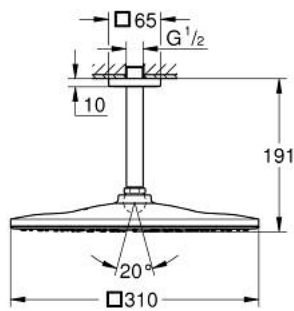

## 26 566 AL0 RAINSHOWER MONO 310 CUBE HEAD SHOWER SET CEILING 142 MM, 1 SPRAY

### PRODUCT DESCRIPTION

- Colour: brushed hard graphite
- consisting of:
  - head shower Rainshower 310
  - spray pattern: GROHE PureRain
  - maximum flow rate (at 3 bar): 7.5 l/min
  - Rainshower shower arm ceiling 142 mm
  - GROHE EcoJoy - less water, perfect flow
  - GROHE DreamSpray - perfect spray pattern
  - GROHE LongLife finish
  - GROHE SpeedClean - effortless limescale removal
  - Inner WaterGuide - inner insulation for surface protection
  - suitable for instantaneous heater

26 566 AL0 RAINSHOWER MONO 310 CUBE HEAD SHOWER SET CEILING 142 MM, 1  
SPRAY

**SELECT SPARE PART:** , September 2018 – now

- 1: Escutcheon (Spare part-nr. 48118AL0)
- 2: Fibre seal dia. 12x2 mm (Spare part-nr. 0138900M)
- 3: Dirt strainer (Spare part-nr. 48007000)