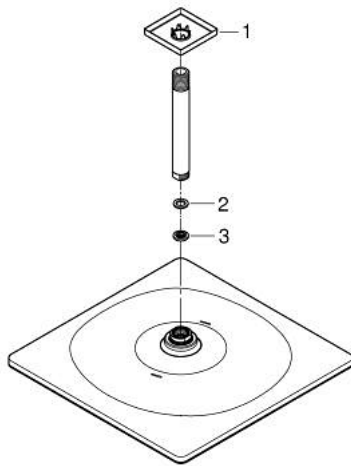

26 566 A00 RAINSHOWER MONO 310 CUBE HEAD SHOWER SET CEILING 142 MM, 1 SPRAY

PRODUCT DESCRIPTION

- Colour: hard graphite
- consisting of:
 - head shower Rainshower 310
 - spray pattern: GROHE PureRain
 - maximum flow rate (at 3 bar): 7.5 l/min
 - Rainshower shower arm ceiling 142 mm
 - GROHE EcoJoy - less water, perfect flow
 - GROHE DreamSpray - perfect spray pattern
 - GROHE LongLife finish
 - GROHE SpeedClean - effortless limescale removal
 - Inner WaterGuide - inner insulation for surface protection
 - suitable for instantaneous heater

26 566 A00 **RAINSHOWER MONO 310 CUBE HEAD SHOWER SET CEILING 142 MM, 1
SPRAY**

SELECT SPARE PART: , September 2018 – now

1: escutcheon US (Spare part-nr. 48118A00)

2: Fibre seal dia. 12x2 mm (Spare part-nr. 0138900M)