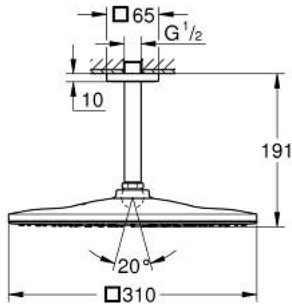

26 566 A00 RAINSHOWER MONO 310 CUBE HEAD SHOWER SET CEILING 142 MM, 1 SPRAY

PRODUCT DESCRIPTION

- Colour: hard graphite
- consisting of:
 - head shower Rainshower 310
 - spray pattern: GROHE PureRain
 - maximum flow rate (at 3 bar): 7.5 l/min
 - Rainshower shower arm ceiling 142 mm
 - GROHE EcoJoy - less water, perfect flow
 - GROHE DreamSpray - perfect spray pattern
 - GROHE LongLife finish
 - GROHE SpeedClean - effortless limescale removal
 - Inner WaterGuide - inner insulation for surface protection
 - suitable for instantaneous heater

26 566 A00 **RAINSHOWER MONO 310 CUBE HEAD SHOWER SET CEILING 142 MM, 1
SPRAY**

SELECT SPARE PART: , September 2018 – now

1: escutcheon US (Spare part-nr. 48118A00)

2: Fibre seal dia. 12x2 mm (Spare part-nr. 0138900M)