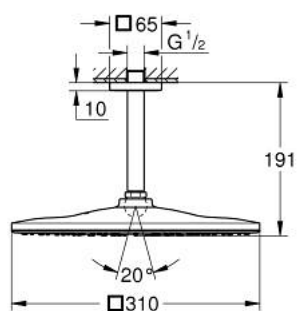

## 26 566 000 RAINSHOWER MONO 310 CUBE HEAD SHOWER SET CEILING 142 MM, 1 SPRAY

### PRODUCT DESCRIPTION

- Colour: chrome
- consisting of:
  - head shower Rainshower 310
  - spray pattern: GROHE PureRain
  - maximum flow rate (at 3 bar): 7.5 l/min
- Rainshower shower arm ceiling 142 mm (27 485 000)
- GROHE EcoJoy - less water, perfect flow
- GROHE DreamSpray - perfect spray pattern
- GROHE LongLife finish
- GROHE SpeedClean - effortless limescale removal
- Inner WaterGuide - inner insulation for surface protection
- suitable for instantaneous heater

26 566 000 **RAINSHOWER MONO 310 CUBE HEAD SHOWER SET CEILING 142 MM, 1  
SPRAY**

**SELECT SPARE PART:** , January 2018 – now

- 1: Escutcheon (Spare part-nr. 48118000)
- 2: Fibre seal dia. 12x2 mm (Spare part-nr. 0138900M)
- 3: Dirt strainer (Spare part-nr. 48007000)