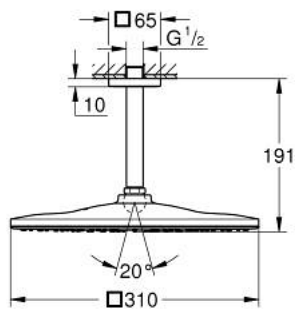

26 565 000 RAINSHOWER MONO 310 CUBE HEAD SHOWER SET CEILING 142 MM, 1 SPRAY

PRODUCT DESCRIPTION

- Colour: chrome
- consisting of:
 - head shower Rainshower 310, spray plate chrome (26 567)
 - spray pattern: GROHE PureRain
 - maximum flow rate (at 3 bar): 19 l/min
 - Rainshower shower arm ceiling 142 mm (27 485 000)
 - GROHE DreamSpray - perfect spray pattern
 - GROHE LongLife finish
 - GROHE SpeedClean - effortless limescale removal
 - Inner WaterGuide - inner insulation for surface protection
- suitable for instantaneous heater

26 565 000 **RAINSHOWER MONO 310 CUBE HEAD SHOWER SET CEILING 142 MM, 1
SPRAY**

SELECT SPARE PART: , January 2018 – now

- 1: Escutcheon (Spare part-nr. 48118000)
- 2: Fibre seal dia. 12x2 mm (Spare part-nr. 0138900M)
- 3: Dirt strainer (Spare part-nr. 48007000)