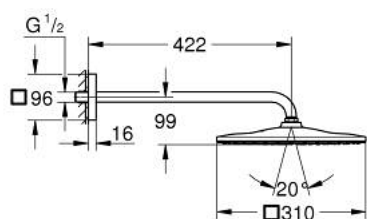

26 564 GN0 RAINSHOWER MONO 310 CUBE HEAD SHOWER SET 422 MM, 1 SPRAY

PRODUCT DESCRIPTION

- Colour: brushed cool sunrise
- consisting of:
 - head shower Rainshower 310
 - spray pattern: GROHE PureRain
 - maximum flow rate (at 3 bar): 7.5 l/min
 - shower arm 422 mm
- GROHE EcoJoy - less water, perfect flow
- GROHE DreamSpray - perfect spray pattern
- GROHE LongLife finish
- GROHE SpeedClean - effortless limescale removal
- Inner WaterGuide - inner insulation for surface protection
- suitable for instantaneous heater

26 564 GN0 **RAINSHOWER MONO 310 CUBE HEAD SHOWER SET 422 MM, 1 SPRAY**

SELECT SPARE PART: , September 2018 – now

1: Fibre seal dia. 12x2 mm (Spare part-nr. 0138900M)

2: Dirt strainer (Spare part-nr. 48007000)