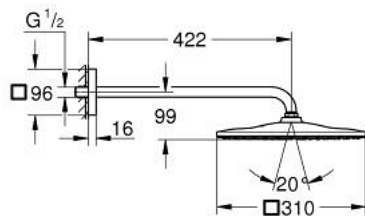

26 564 GL0 RAINSHOWER MONO 310 CUBE HEAD SHOWER SET 422 MM, 1 SPRAY

PRODUCT DESCRIPTION

- Colour: cool sunrise
- consisting of:
 - head shower Rainshower 310
 - spray pattern: GROHE PureRain
 - maximum flow rate (at 3 bar): 7.5 l/min
 - shower arm 422 mm
- GROHE EcoJoy - less water, perfect flow
- GROHE DreamSpray - perfect spray pattern
- GROHE LongLife finish
- GROHE SpeedClean - effortless limescale removal
- Inner WaterGuide - inner insulation for surface protection
- suitable for instantaneous heater

26 564 GL0 **RAINSHOWER MONO 310 CUBE HEAD SHOWER SET 422 MM, 1 SPRAY**

SELECT SPARE PART: , September 2018 – now

1: Fibre seal dia. 12x2 mm (Spare part-nr. 0138900M)

2: Dirt strainer (Spare part-nr. 48007000)