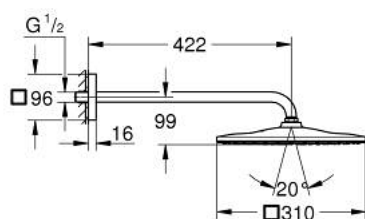

26 564 DL0 RAINSHOWER MONO 310 CUBE HEAD SHOWER SET 422 MM, 1 SPRAY

PRODUCT DESCRIPTION

- Colour: brushed warm sunset
- consisting of:
 - head shower Rainshower 310
 - spray pattern: GROHE PureRain
 - maximum flow rate (at 3 bar): 7.5 l/min
 - shower arm 422 mm
- GROHE EcoJoy - less water, perfect flow
- GROHE DreamSpray - perfect spray pattern
- GROHE LongLife finish
- GROHE SpeedClean - effortless limescale removal
- Inner WaterGuide - inner insulation for surface protection
- suitable for instantaneous heater

26 564 DL0 **RAINSHOWER MONO 310 CUBE HEAD SHOWER SET 422 MM, 1 SPRAY**

SELECT SPARE PART: , September 2018 – now

1: Fibre seal dia. 12x2 mm (Spare part-nr. 0138900M)

2: Dirt strainer (Spare part-nr. 48007000)