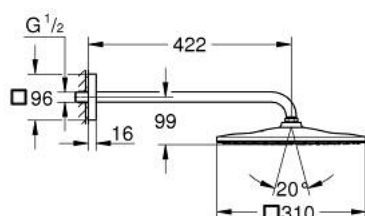

## 26 564 DC0 RAINSHOWER MONO 310 CUBE HEAD SHOWER SET 422 MM, 1 SPRAY

### PRODUCT DESCRIPTION

- Colour: Supersteel
- consisting of:
  - head shower Rainshower 310
  - spray pattern: GROHE PureRain
  - maximum flow rate (at 3 bar): 7.5 l/min
  - shower arm 422 mm
- GROHE EcoJoy - less water, perfect flow
- GROHE DreamSpray - perfect spray pattern
- GROHE LongLife finish
- GROHE SpeedClean - effortless limescale removal
- Inner WaterGuide - inner insulation for surface protection
- suitable for instantaneous heater

26 564 DC0 **RAINSHOWER MONO 310 CUBE HEAD SHOWER SET 422 MM, 1 SPRAY**

**SELECT SPARE PART:** , July 2018 – now

1: Fibre seal dia. 12x2 mm (Spare part-nr. 0138900M)

2: Dirt strainer (Spare part-nr. 48007000)