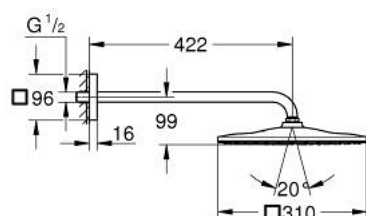

## 26 564 ALC RAINSHOWER MONO 310 CUBE HEAD SHOWER SET 422 MM, 1 SPRAY

### PRODUCT DESCRIPTION

- Colour: brushed hard graphite
- consisting of:
  - head shower Rainshower 310
  - spray pattern: GROHE PureRain
  - maximum flow rate (at 3 bar): 7.5 l/min
  - shower arm 422 mm
- GROHE EcoJoy - less water, perfect flow
- GROHE DreamSpray - perfect spray pattern
- GROHE LongLife finish
- GROHE SpeedClean - effortless limescale removal
- Inner WaterGuide - inner insulation for surface protection
- suitable for instantaneous heater

## 26 564 ALC RAINSHOWER MONO 310 CUBE HEAD SHOWER SET 422 MM, 1 SPRAY

**SELECT SPARE PART:** , June 2022 – now

1: Fibre seal dia. 12x2 mm (Spare part-nr. 0138900M)

2: Dirt strainer (Spare part-nr. 48007000)