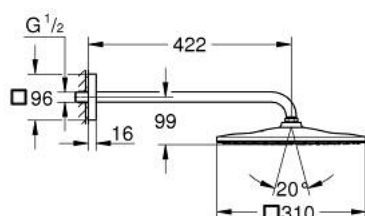

26 564 AL0 RAINSHOWER MONO 310 CUBE HEAD SHOWER SET 422 MM, 1 SPRAY

PRODUCT DESCRIPTION

- Colour: brushed hard graphite
- consisting of:
 - head shower Rainshower 310
 - spray pattern: GROHE PureRain
 - maximum flow rate (at 3 bar): 7.5 l/min
 - shower arm 422 mm
- GROHE EcoJoy - less water, perfect flow
- GROHE DreamSpray - perfect spray pattern
- GROHE LongLife finish
- GROHE SpeedClean - effortless limescale removal
- Inner WaterGuide - inner insulation for surface protection
- suitable for instantaneous heater

26 564 AL0 **RAINSHOWER MONO 310 CUBE HEAD SHOWER SET 422 MM, 1 SPRAY**

SELECT SPARE PART: , September 2018 – now

1: Fibre seal dia. 12x2 mm (Spare part-nr. 0138900M)

2: Dirt strainer (Spare part-nr. 48007000)