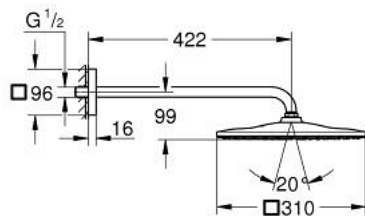

26 564 A00 RAINSHOWER MONO 310 CUBE HEAD SHOWER SET 422 MM, 1 SPRAY

PRODUCT DESCRIPTION

- Colour: hard graphite
- consisting of:
 - head shower Rainshower 310
 - spray pattern: GROHE PureRain
 - maximum flow rate (at 3 bar): 7.5 l/min
 - shower arm 422 mm
- GROHE EcoJoy - less water, perfect flow
- GROHE DreamSpray - perfect spray pattern
- GROHE LongLife finish
- GROHE SpeedClean - effortless limescale removal
- Inner WaterGuide - inner insulation for surface protection
- suitable for instantaneous heater

26 564 A00 **RAINSHOWER MONO 310 CUBE HEAD SHOWER SET 422 MM, 1 SPRAY**

SELECT SPARE PART: , September 2018 – now

1: Fibre seal dia. 12x2 mm (Spare part-nr. 0138900M)

2: Dirt strainer (Spare part-nr. 48007000)