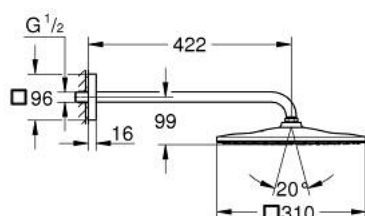

26 564 000 RAINSHOWER MONO 310 CUBE HEAD SHOWER SET 422 MM, 1 SPRAY

PRODUCT DESCRIPTION

- Colour: chrome
- consisting of:
 - head shower Rainshower 310
 - spray pattern: GROHE PureRain
 - maximum flow rate (at 3 bar): 7.5 l/min
 - shower arm 422 mm (26 145)
- GROHE EcoJoy - less water, perfect flow
- GROHE DreamSpray - perfect spray pattern
- GROHE LongLife finish
- GROHE SpeedClean - effortless limescale removal
- Inner WaterGuide - inner insulation for surface protection
- suitable for instantaneous heater

26 564 000 **RAINSHOWER MONO 310 CUBE HEAD SHOWER SET 422 MM, 1 SPRAY**

SELECT SPARE PART: , January 2018 – now

1: Fibre seal dia. 12x2 mm (Spare part-nr. 0138900M)

2: Dirt strainer (Spare part-nr. 48007000)