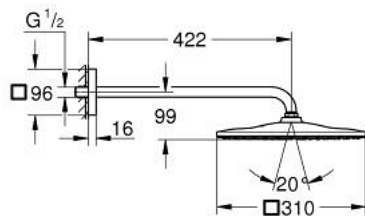

26 563 000 RAINSHOWER MONO 310 CUBE HEAD SHOWER SET 422 MM, 1 SPRAY

PRODUCT DESCRIPTION

- Colour: chrome
- consisting of:
 - head shower Rainshower 310, spray plate chrome (26 567)
 - spray pattern: GROHE PureRain
 - maximum flow rate (at 3 bar): 19 l/min
 - shower arm 422 mm (26 145)
- GROHE DreamSpray - perfect spray pattern
- GROHE LongLife finish
- GROHE SpeedClean - effortless limescale removal
- Inner WaterGuide - inner insulation for surface protection
- suitable for instantaneous heater

26 563 000 **RAINSHOWER MONO 310 CUBE HEAD SHOWER SET 422 MM, 1 SPRAY**

SELECT SPARE PART: , January 2018 – now

1: Fibre seal dia. 12x2 mm (Spare part-nr. 0138900M)

2: Dirt strainer (Spare part-nr. 48007000)