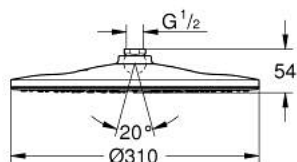

26 562 LS0 RAINSHOWER MONO 310 HEAD SHOWER 1 SPRAY

PRODUCT DESCRIPTION

- Colour: moon white
- spray pattern: GROHE PureRain
- maximum flow rate (at 3 bar): 7.5 l/min
- spray plate moon white
- ball joint with turning angle $\pm 10^\circ$
- connection thread $\frac{1}{2}$ "
- GROHE EcoJoy - less water, perfect flow
- GROHE DreamSpray - perfect spray pattern
- GROHE LongLife finish
- GROHE SpeedClean - effortless limescale removal
- Inner WaterGuide - inner insulation for surface protection
- suitable for instantaneous heater
- min. recommended pressure 1.0 bar

26 562 LS0 RAINSHOWER MONO 310 HEAD SHOWER 1 SPRAY

SELECT SPARE PART: , January 2018 – now

1: Fibre seal dia. 12x2 mm (Spare part-nr. 0138900M)

2: Dirt strainer (Spare part-nr. 48007000)