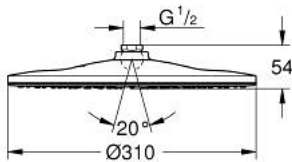

26 562 000 RAINSHOWER MONO 310 HEAD SHOWER 1 SPRAY

PRODUCT DESCRIPTION

- Colour: chrome
- spray pattern: GROHE PureRain
- maximum flow rate (at 3 bar): 7.5 l/min
- spray plate chrome
- ball joint with turning angle $\pm 10^\circ$
- connection thread $\frac{1}{2}$ "
- GROHE EcoJoy - less water, perfect flow
- GROHE DreamSpray - perfect spray pattern
- GROHE LongLife finish
- GROHE SpeedClean - effortless limescale removal
- Inner WaterGuide - inner insulation for surface protection
- suitable for instantaneous heater
- min. recommended pressure 1.0 bar

26 562 000 RAINSHOWER MONO 310 HEAD SHOWER 1 SPRAY

SELECT SPARE PART: , January 2018 – now

1: Fibre seal dia. 12x2 mm (Spare part-nr. 0138900M)

2: Dirt strainer (Spare part-nr. 48007000)