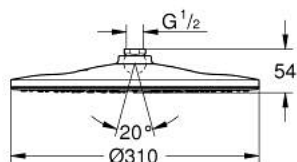

26 561 LS0 RAINSHOWER MONO 310 HEAD SHOWER 1 SPRAY

PRODUCT DESCRIPTION

- Colour: moon white
- spray pattern: GROHE PureRain
- maximum flow rate (at 3 bar): 19 l/min
- spray plate moon white
- ball joint with turning angle $\pm 10^\circ$
- connection thread $\frac{1}{2}$ "
- GROHE DreamSpray - perfect spray pattern
- GROHE LongLife finish
- GROHE SpeedClean - effortless limescale removal
- Inner WaterGuide - inner insulation for surface protection
- suitable for instantaneous heater

26 561 LS0 RAINSHOWER MONO 310 HEAD SHOWER 1 SPRAY

SELECT SPARE PART: , January 2018 – now

1: Fibre seal dia. 12x2 mm (Spare part-nr. 0138900M)

2: Dirt strainer (Spare part-nr. 48007000)