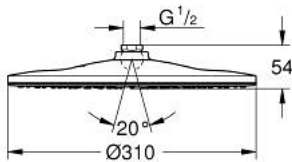

26 561 000 RAINSHOWER MONO 310 HEAD SHOWER 1 SPRAY

PRODUCT DESCRIPTION

- Colour: chrome
- spray pattern: GROHE PureRain
- maximum flow rate (at 3 bar): 19 l/min
- spray plate chrome
- ball joint with turning angle $\pm 10^\circ$
- connection thread $\frac{1}{2}$ "
- GROHE DreamSpray - perfect spray pattern
- GROHE SpeedClean - effortless limescale removal
- Inner WaterGuide - inner insulation for surface protection
- suitable for instantaneous heater

26 561 000 **RAINSHOWER MONO 310 HEAD SHOWER 1 SPRAY**

SELECT SPARE PART: , January 2018 – now

1: Fibre seal dia. 12x2 mm (Spare part-nr. 0138900M)

2: Dirt strainer (Spare part-nr. 48007000)