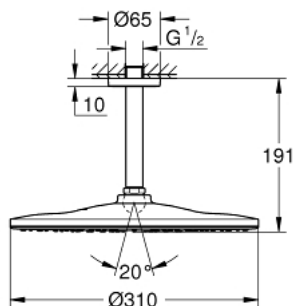

26 560 000 RAINSHOWER MONO 310 HEAD SHOWER SET CEILING 142 MM, 1 SPRAY

PRODUCT DESCRIPTION

- Colour: chrome
- consisting of:
 - head shower Rainshower 310
 - spray pattern: GROHE PureRain
 - maximum flow rate (at 3 bar): 7.5 l/min
 - Rainshower shower arm ceiling 142 mm (28 724 000)
 - GROHE EcoJoy - less water, perfect flow
 - GROHE DreamSpray - perfect spray pattern
 - GROHE LongLife finish
 - GROHE SpeedClean - effortless limescale removal
 - Inner WaterGuide - inner insulation for surface protection
 - suitable for instantaneous heater

26 560 000 **RAINSHOWER MONO 310 HEAD SHOWER SET CEILING 142 MM, 1 SPRAY**

SELECT SPARE PART: , January 2018 – now

1: Escutcheon (Spare part-nr. 11741000)

2: Fibre seal dia. 12x2 mm (Spare part-nr. 0138900M)