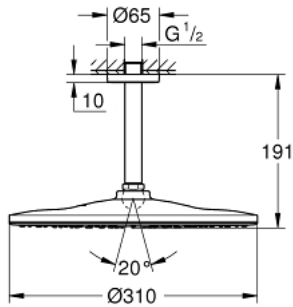

26 559 000 **RAINSHOWER MONO 310 HEAD SHOWER SET CEILING 142 MM, 1 SPRAY**

PRODUCT DESCRIPTION

- Colour: chrome
- consisting of:
 - head shower Rainshower 310, spray plate chrome (26 561)
 - spray pattern: GROHE PureRain
 - maximum flow rate (at 3 bar): 19 l/min
 - Rainshower shower arm ceiling 142 mm (28 724 000)
 - GROHE DreamSpray - perfect spray pattern
 - GROHE LongLife finish
 - GROHE SpeedClean - effortless limescale removal
 - Inner WaterGuide - inner insulation for surface protection
- suitable for instantaneous heater

26 559 000 **RAINSHOWER MONO 310 HEAD SHOWER SET CEILING 142 MM, 1 SPRAY**

SELECT SPARE PART: , January 2018 – now

1: Escutcheon (Spare part-nr. 11741000)

2: Fibre seal dia. 12x2 mm (Spare part-nr. 0138900M)