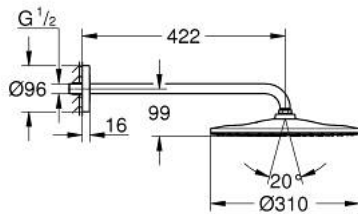

26 558 000 RAINSHOWER MONO 310 HEAD SHOWER SET 422 MM, 1 SPRAY

PRODUCT DESCRIPTION

- Colour: chrome
- consisting of:
 - head shower Rainshower 310
 - spray pattern: GROHE PureRain
 - maximum flow rate (at 3 bar): 7.5 l/min
 - shower arm 422 mm (26 146)
- GROHE EcoJoy - less water, perfect flow
- GROHE DreamSpray - perfect spray pattern
- GROHE LongLife finish
- GROHE SpeedClean - effortless limescale removal
- Inner WaterGuide - inner insulation for surface protection
- suitable for instantaneous heater

26 558 000 **RAINSHOWER MONO 310 HEAD SHOWER SET 422 MM, 1 SPRAY**

SELECT SPARE PART: , January 2018 – now

1: Fibre seal dia. 12x2 mm (Spare part-nr. 0138900M)

2: Dirt strainer (Spare part-nr. 48007000)