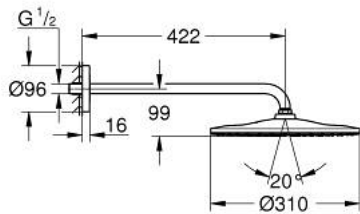

26 557 000 RAINSHOWER MONO 310 HEAD SHOWER SET 422 MM, 1 SPRAY

PRODUCT DESCRIPTION

- Colour: chrome
- consisting of:
 - head shower Rainshower 310
 - spray pattern: GROHE PureRain
 - maximum flow rate (at 3 bar): 19 l/min
 - shower arm 422 mm (26 146)
- GROHE DreamSpray - perfect spray pattern
- GROHE LongLife finish
- GROHE SpeedClean - effortless limescale removal
- Inner WaterGuide - inner insulation for surface protection
- suitable for instantaneous heater

26 557 000 **RAINSHOWER MONO 310 HEAD SHOWER SET 422 MM, 1 SPRAY**

SELECT SPARE PART: , January 2018 – now

1: Fibre seal dia. 12x2 mm (Spare part-nr. 0138900M)

2: Dirt strainer (Spare part-nr. 48007000)