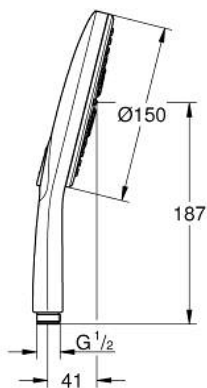

26 554 LS0 RAINSHOWER SMARTACTIVE 150 HAND SHOWER 3 SPRAYS

PRODUCT DESCRIPTION

- Colour: moon white
- spray plate moon white
- spray patterns: Rain, Jet, ActiveMassage
- maximum flow rate (at 3 bar): 8.5 l/min
- GROHE EcoJoy - less water, perfect flow
- GROHE DreamSpray - perfect spray pattern
- GROHE SmartTip showering spray selection via push of a ring
- GROHE LongLife finish
- GROHE SpeedClean - effortless limescale removal
- Inner WaterGuide - inner insulation for surface protection
- universal mounting system, fitting all standard shower hoses
- suitable for instantaneous heater
- min. recommended pressure 1.0 bar

26 554 LS0 RAINSHOWER SMARTACTIVE 150 HAND SHOWER 3 SPRAYS

SELECT SPARE PART: , December 2017 – now

1: Dirt strainer (Spare part-nr. 0700200M)