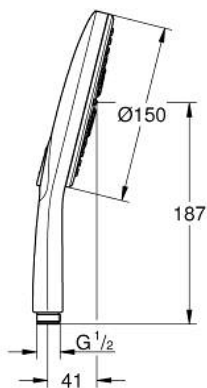

### PRODUCT DESCRIPTION

- Colour: chrome
- spray plate in corresponding colour
- spray patterns: Rain, Jet, ActiveMassage
- maximum flow rate (at 3 bar): 12 l/min
- GROHE DreamSpray - perfect spray pattern
- GROHE SmartTip showering spray selection via push of a ring
- GROHE LongLife finish
- GROHE SpeedClean - effortless limescale removal
- Inner WaterGuide - inner insulation for surface protection
- universal mounting system, fitting all standard shower hoses
- suitable for instantaneous heater