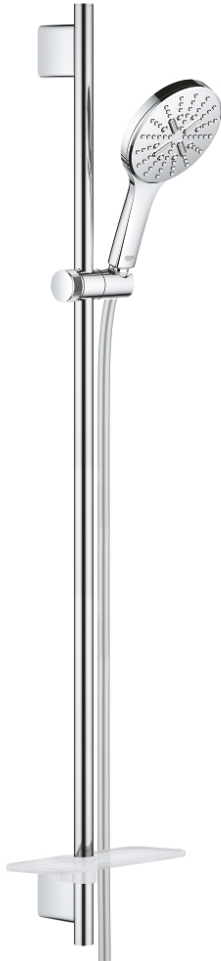

26 548 000 RAINSHOWER SMARTACTIVE 130 SHOWER RAIL SET 3 SPRAYS

PRODUCT DESCRIPTION

- Colour: chrome
- consisting of:
 - hand shower Rainshower SmartActive 130 (26 574)
 - maximum flow rate (at 3 bar): 8.5 l/min
 - shower rail 900 mm
 - with wall holders made of metal
 - shower hose Silverflex 1750 mm 1/2" x 1/2" (28 388)
 - GROHE EasyReach tray
 - GROHE EcoJoy - less water, perfect flow
 - GROHE DreamSpray - perfect spray pattern
 - GROHE LongLife finish
 - GROHE FastFixation Plus adjustable distance between brackets for adaption to existing drilling holes
 - GROHE TileFix adjustable depth on upper and lower bracket
 - GROHE SpeedClean - effortless limescale removal
 - Inner WaterGuide - inner insulation for surface protection
 - TwistStop - to prevent hose from twisting
 - suitable for instantaneous heater
 - min. recommended pressure 1.0 bar

26 548 000 RAINSHOWER SMARTACTIVE 130 SHOWER RAIL SET 3 SPRAYS

SELECT SPARE PART: , December 2017 – now

- 1: Outlet shower holder (Spare part-nr. 48425000)
- 2: Sliding piece (Spare part-nr. 48424000)
- 3: Soap dish (Spare part-nr. 48426000)
- 4: Dirt strainer (Spare part-nr. 0700200M)