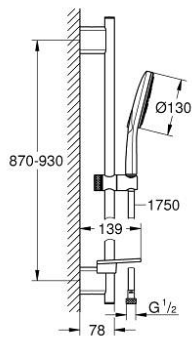

26 548 000 RAINSHOWER SMARTACTIVE 130 SHOWER RAIL SET 3 SPRAYS

PRODUCT DESCRIPTION

- Colour: chrome
- consisting of:
 - hand shower Rainshower SmartActive 130 (26 574)
 - maximum flow rate (at 3 bar): 8.5 l/min
 - shower rail 900 mm
 - with wall holders made of metal
 - shower hose Silverflex 1750 mm 1/2" x 1/2" (28 388)
 - GROHE EasyReach tray
 - GROHE EcoJoy - less water, perfect flow
 - GROHE DreamSpray - perfect spray pattern
 - GROHE LongLife finish
 - GROHE FastFixation Plus adjustable distance between brackets for adaption to existing drilling holes
 - GROHE TileFix adjustable depth on upper and lower bracket
 - GROHE SpeedClean - effortless limescale removal
 - Inner WaterGuide - inner insulation for surface protection
 - TwistStop - to prevent hose from twisting
 - suitable for instantaneous heater
 - min. recommended pressure 1.0 bar

26 548 000 RAINSHOWER SMARTACTIVE 130 SHOWER RAIL SET 3 SPRAYS

SELECT SPARE PART: , December 2017 – now

- 1: Outlet shower holder (Spare part-nr. 48425000)
- 2: Sliding piece (Spare part-nr. 48424000)
- 3: Soap dish (Spare part-nr. 48426000)
- 4: Dirt strainer (Spare part-nr. 0700200M)