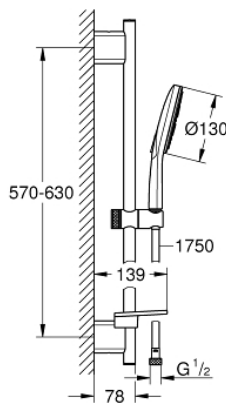

26 546 000 RAINSHOWER SMARTACTIVE 130 SHOWER RAIL SET 3 SPRAYS

PRODUCT DESCRIPTION

- Colour: chrome
- consisting of:
 - hand shower Rainshower SmartActive 130 (26 544)
 - maximum flow rate (at 3 bar): 12 l/min
 - shower rail 600 mm
 - with wall holders made of metal
 - shower hose Silverflex 1750 mm 1/2" x 1/2" (28 388)
 - GROHE EasyReach tray
 - GROHE DreamSpray - perfect spray pattern
 - GROHE LongLife finish
 - GROHE FastFixation Plus adjustable distance between brackets for adaption to existing drilling holes
 - GROHE TileFix adjustable depth on upper and lower bracket
 - GROHE SpeedClean - effortless limescale removal
 - Inner WaterGuide - inner insulation for surface protection
 - TwistStop - to prevent hose from twisting
 - suitable for instantaneous heater

26 546 000 **RAINSHOWER SMARTACTIVE 130 SHOWER RAIL SET 3 SPRAYS**

SELECT SPARE PART: , December 2017 – now

1: Outlet shower holder (Spare part-nr. 48425000)

2: Sliding piece (Spare part-nr. 48424000)

3: Soap dish (Spare part-nr. 48426000)

4: Dirt strainer (Spare part-nr. 0700200M)